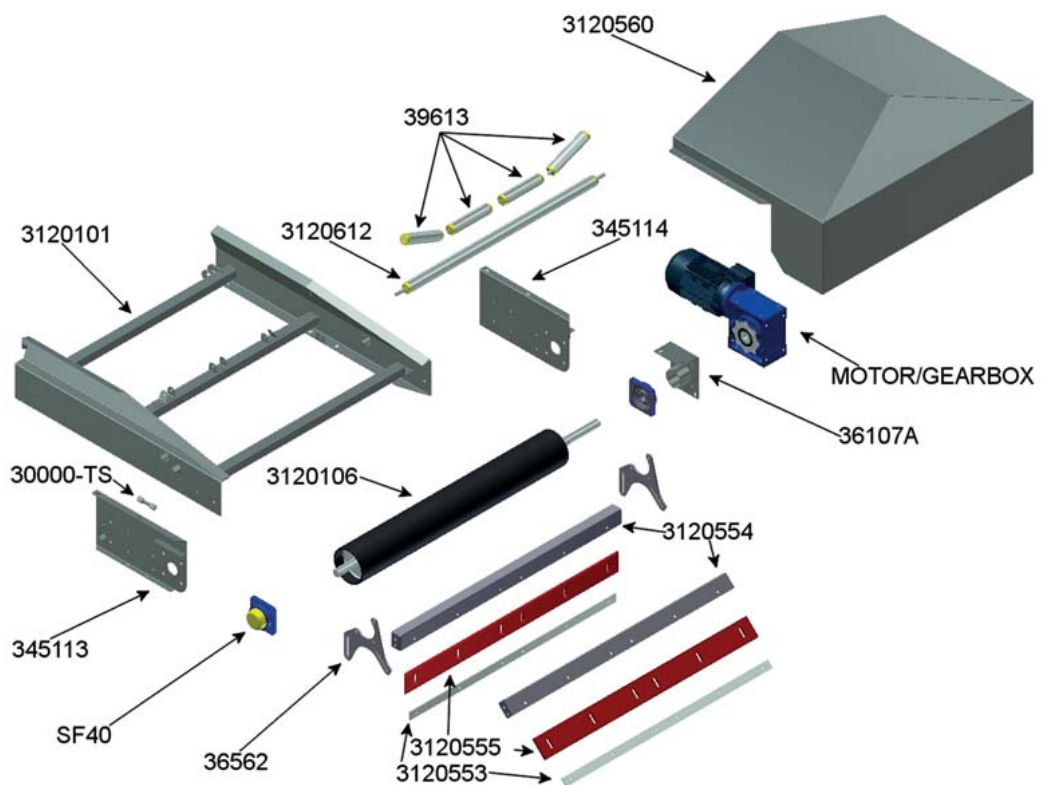

1201 Head Drive Unit