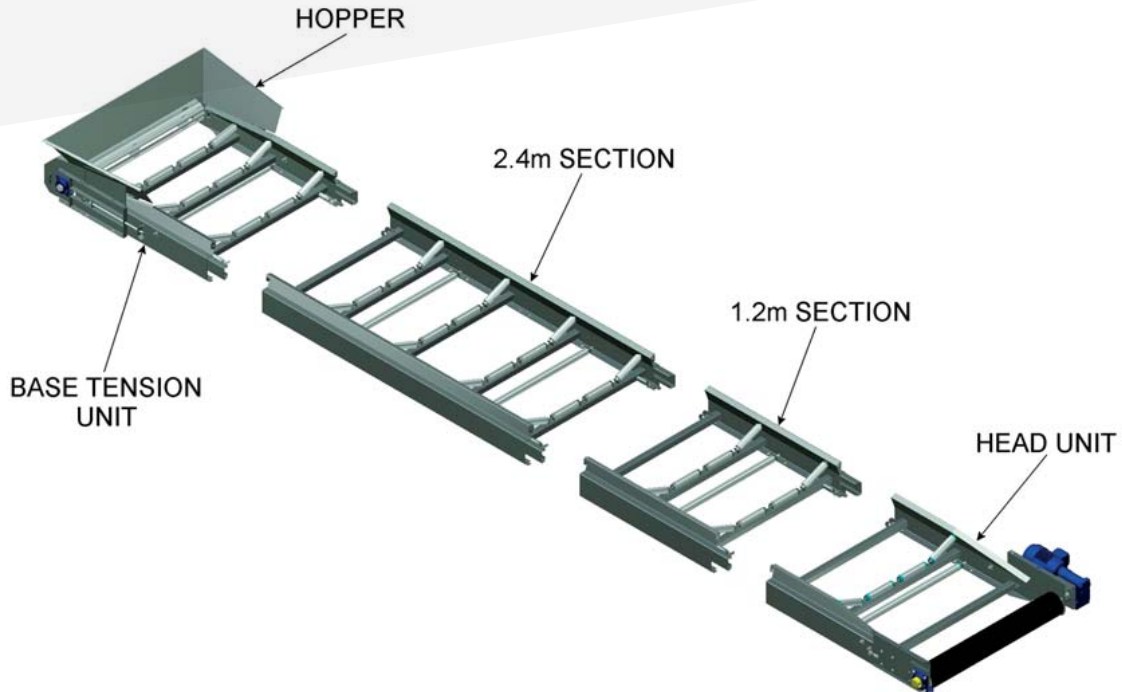

Easikit™ 1200 Parts