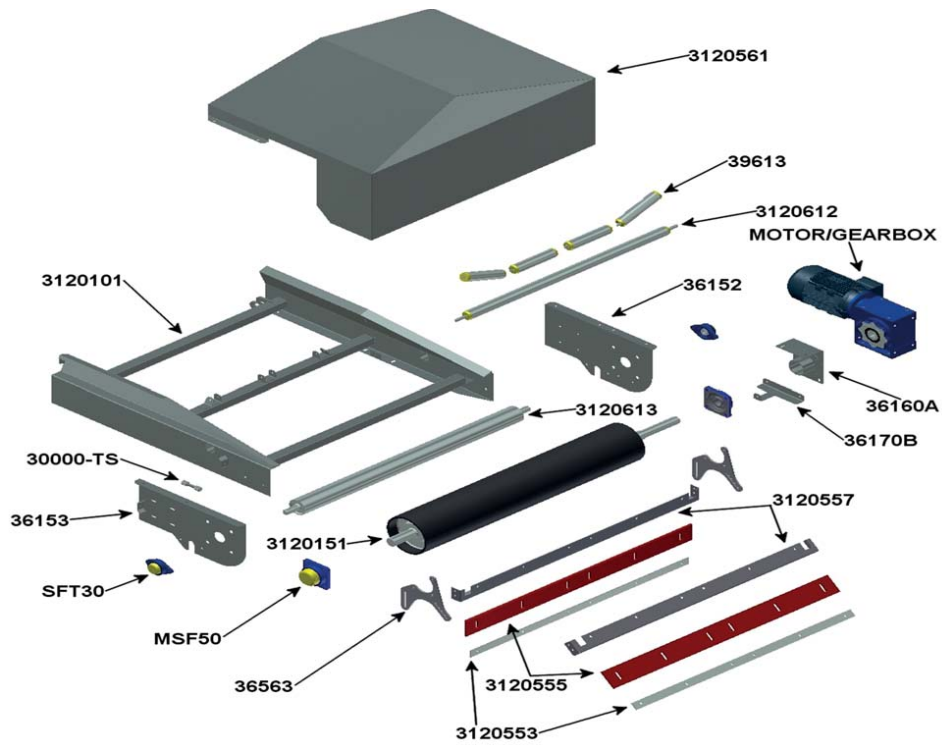

1205 Snub Head Drive Unit