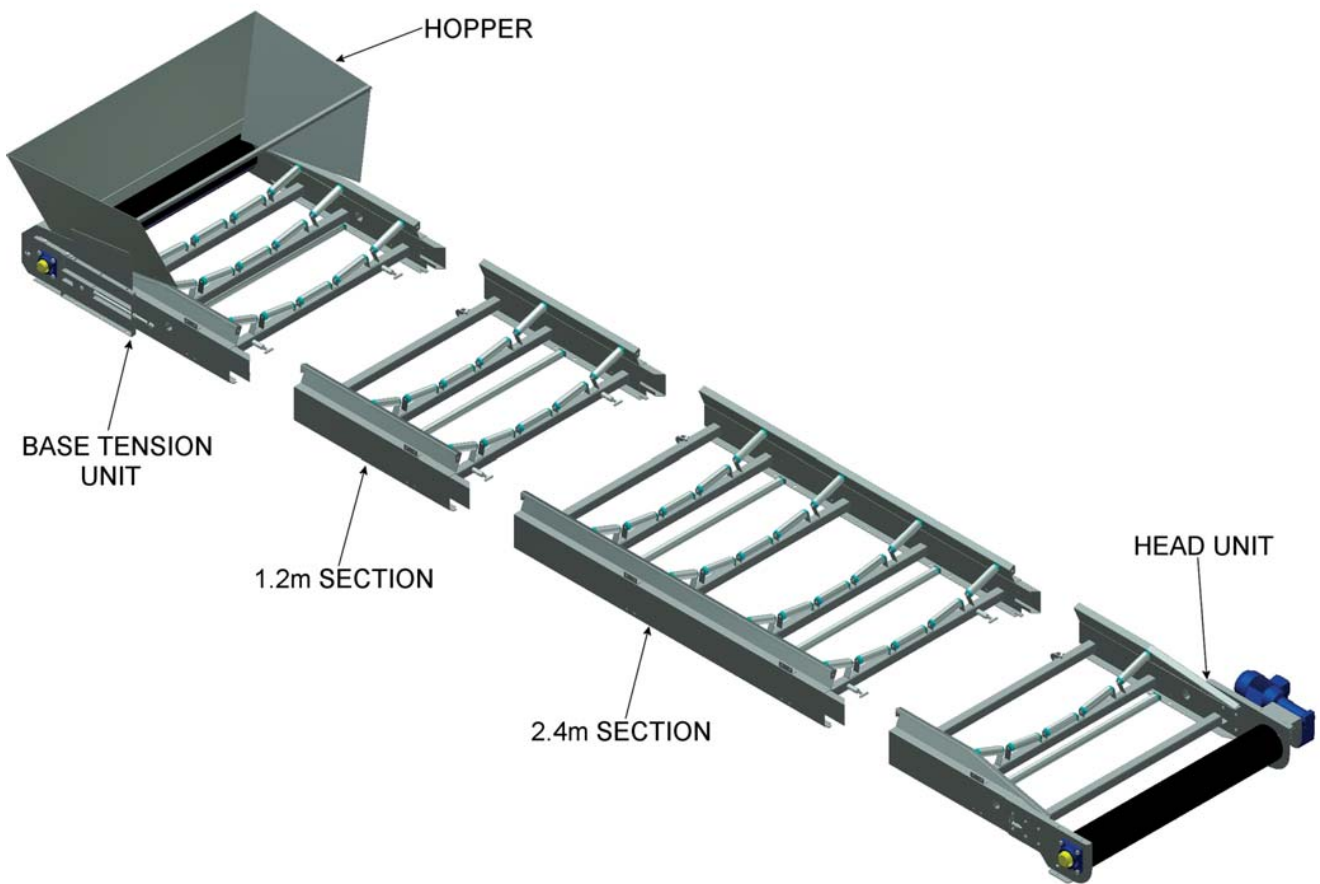

Easikit™ 1500 Parts